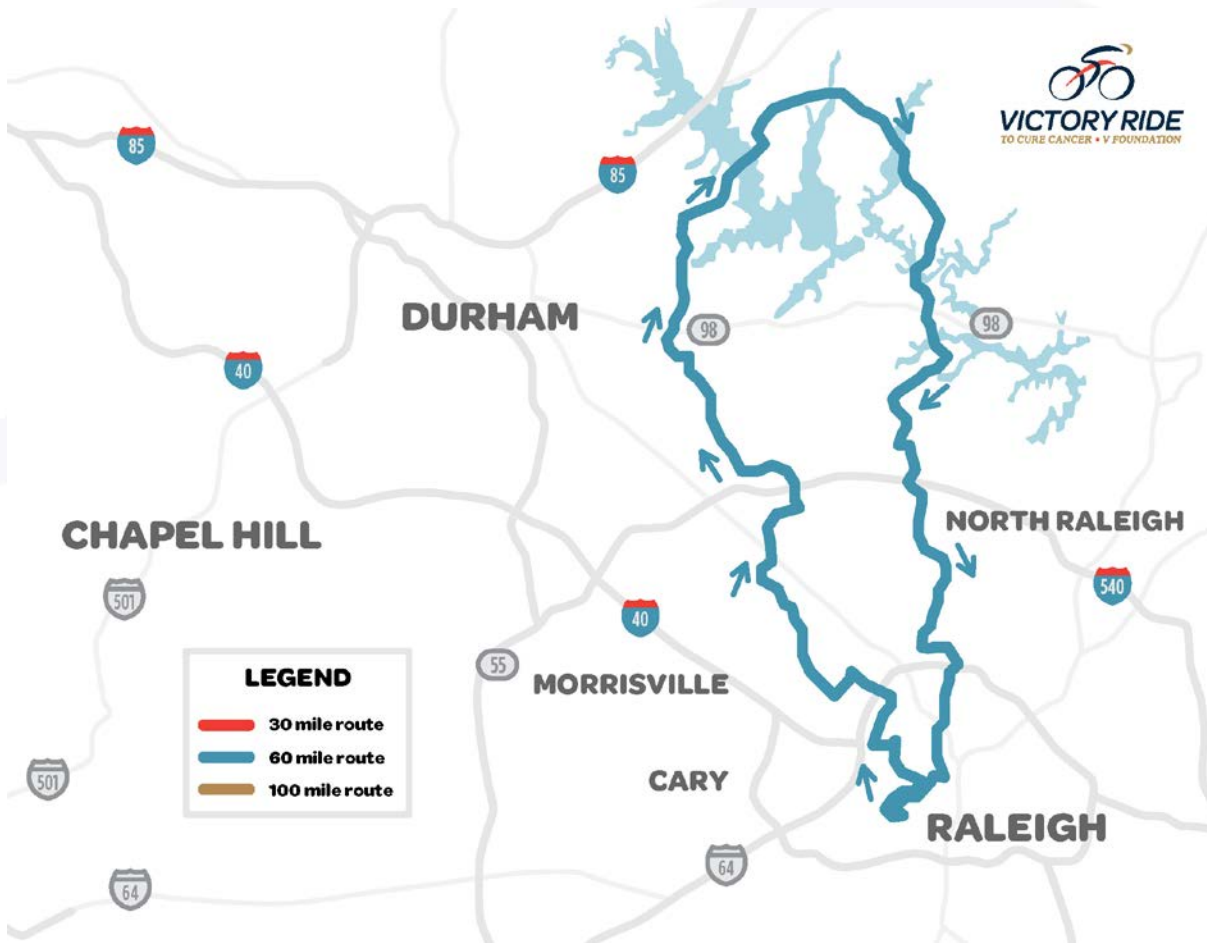

Saturday, May 19, 2018

Victory Ride 60-Mile Route and Elevation Gain*

The 60-mile route takes us along the beautiful by-ways of greater Raleigh, starting in the heart of NC State University's Centennial Campus. We'll head west through the campus toward Umstead State Park, where we'll track north in a slow, steady incline along a tree-lined route. From there, we will travel farther north to the gorgeous Falls Lake State Recreation Area, where we will enjoy miles and miles of uninterrupted peddling featuring the best of North Carolina's scenic beauty. In the home stretch, we'll ride through the old, secluded neighborhoods and slightly undulating hills along the northern and eastern edges of Raleigh before heading back into campus for a post-ride celebration including food, drinks and music.

*Routes are not yet final and are subject to change; route distances may vary.