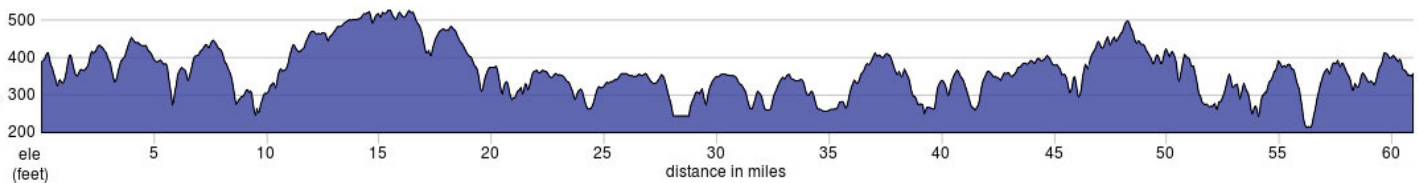

Saturday, May 19, 2018

Victory Ride 60-Mile Route and Elevation Gain*

The 60-mile route takes us along the beautiful by-ways of greater Raleigh, starting in the heart of NC State University's Centennial Campus. We'll head west through the campus toward Umstead State Park, where we'll track north in a slow, steady incline along a tree-lined route. From there, we will travel farther north to the gorgeous Falls Lake State Recreation Area, where we will enjoy miles and miles of uninterrupted peddling featuring the best of North Carolina's scenic beauty. In the home stretch, we'll ride through the old, secluded neighborhoods and slightly undulating hills along the northern and eastern edges of Raleigh before heading back into campus for a post-ride celebration including food, drinks and music.

*Routes are not yet final and are subject to change; route distances may vary.