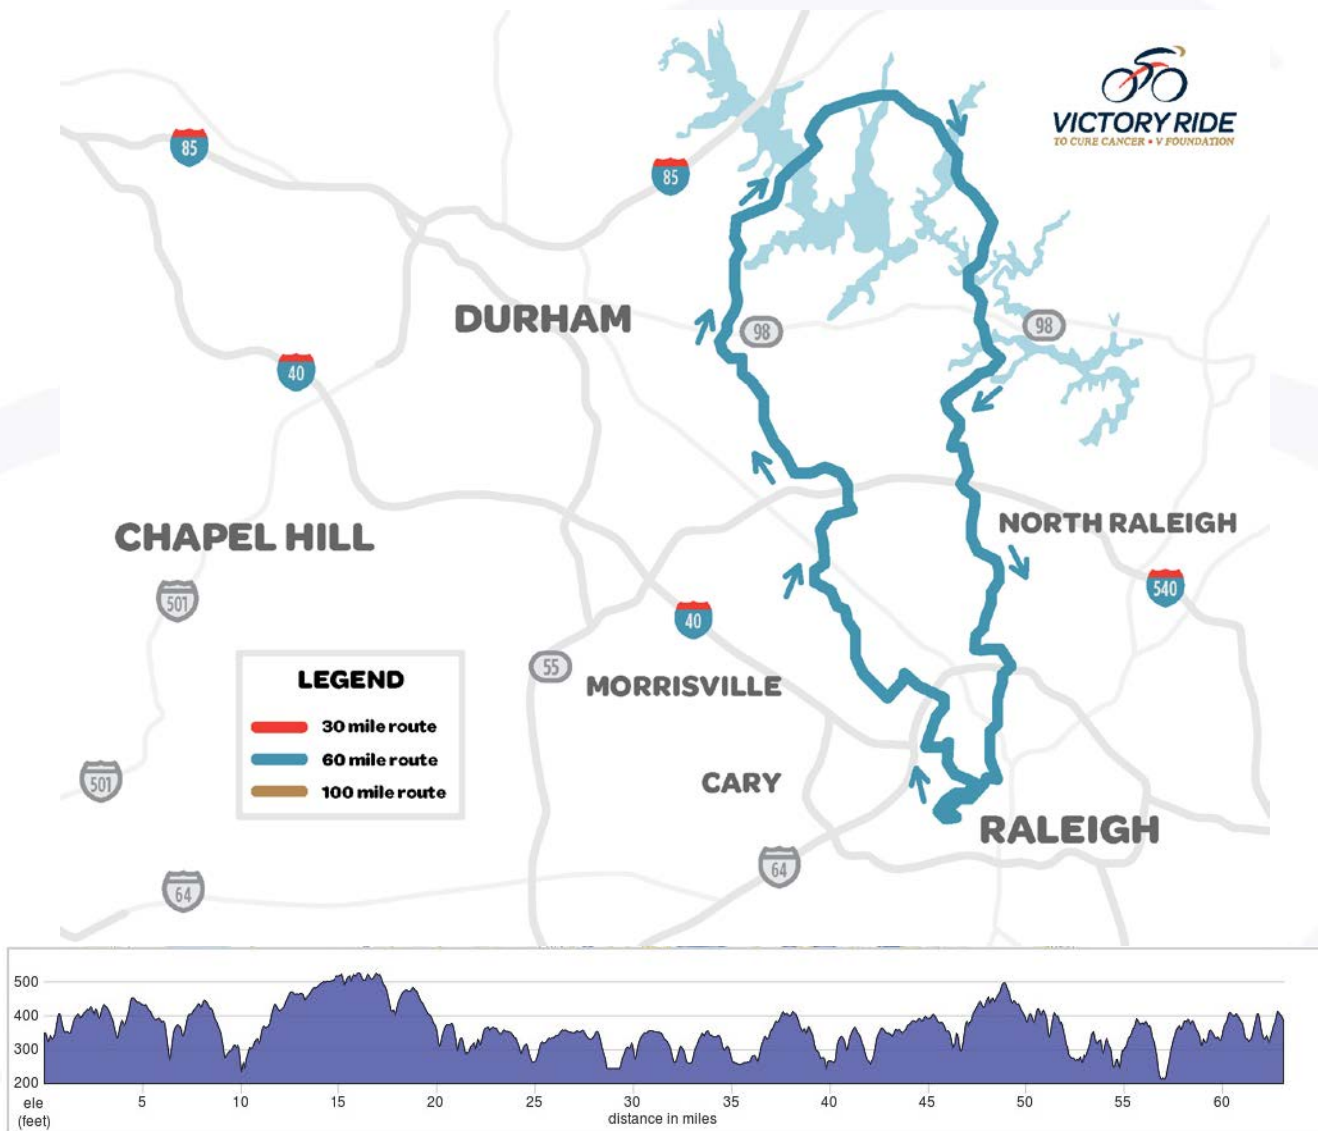

Saturday, May 19, 2018

Victory Ride 60-Mile Route and Elevation Gain*

9:00 a.m. Start Time: The 60-mile route takes us along the beautiful by-ways of greater Raleigh, starting in the heart of NC State University's Centennial Campus. We'll head west through the campus toward Umstead State Park, where we'll track north in a slow, steady incline along a tree-lined route. From there, we will travel further north to the gorgeous Falls Lake State Recreation Area, where we will enjoy miles and miles of uninterrupted peddling featuring the best of North Carolina's scenic beauty. In the home stretch, we'll ride through the old, secluded neighborhoods and slightly undulating hills along the northern and eastern edges of Raleigh before heading back into campus for a post-ride celebration including food, drinks and music.

*Routes are not yet final and are subject to change.